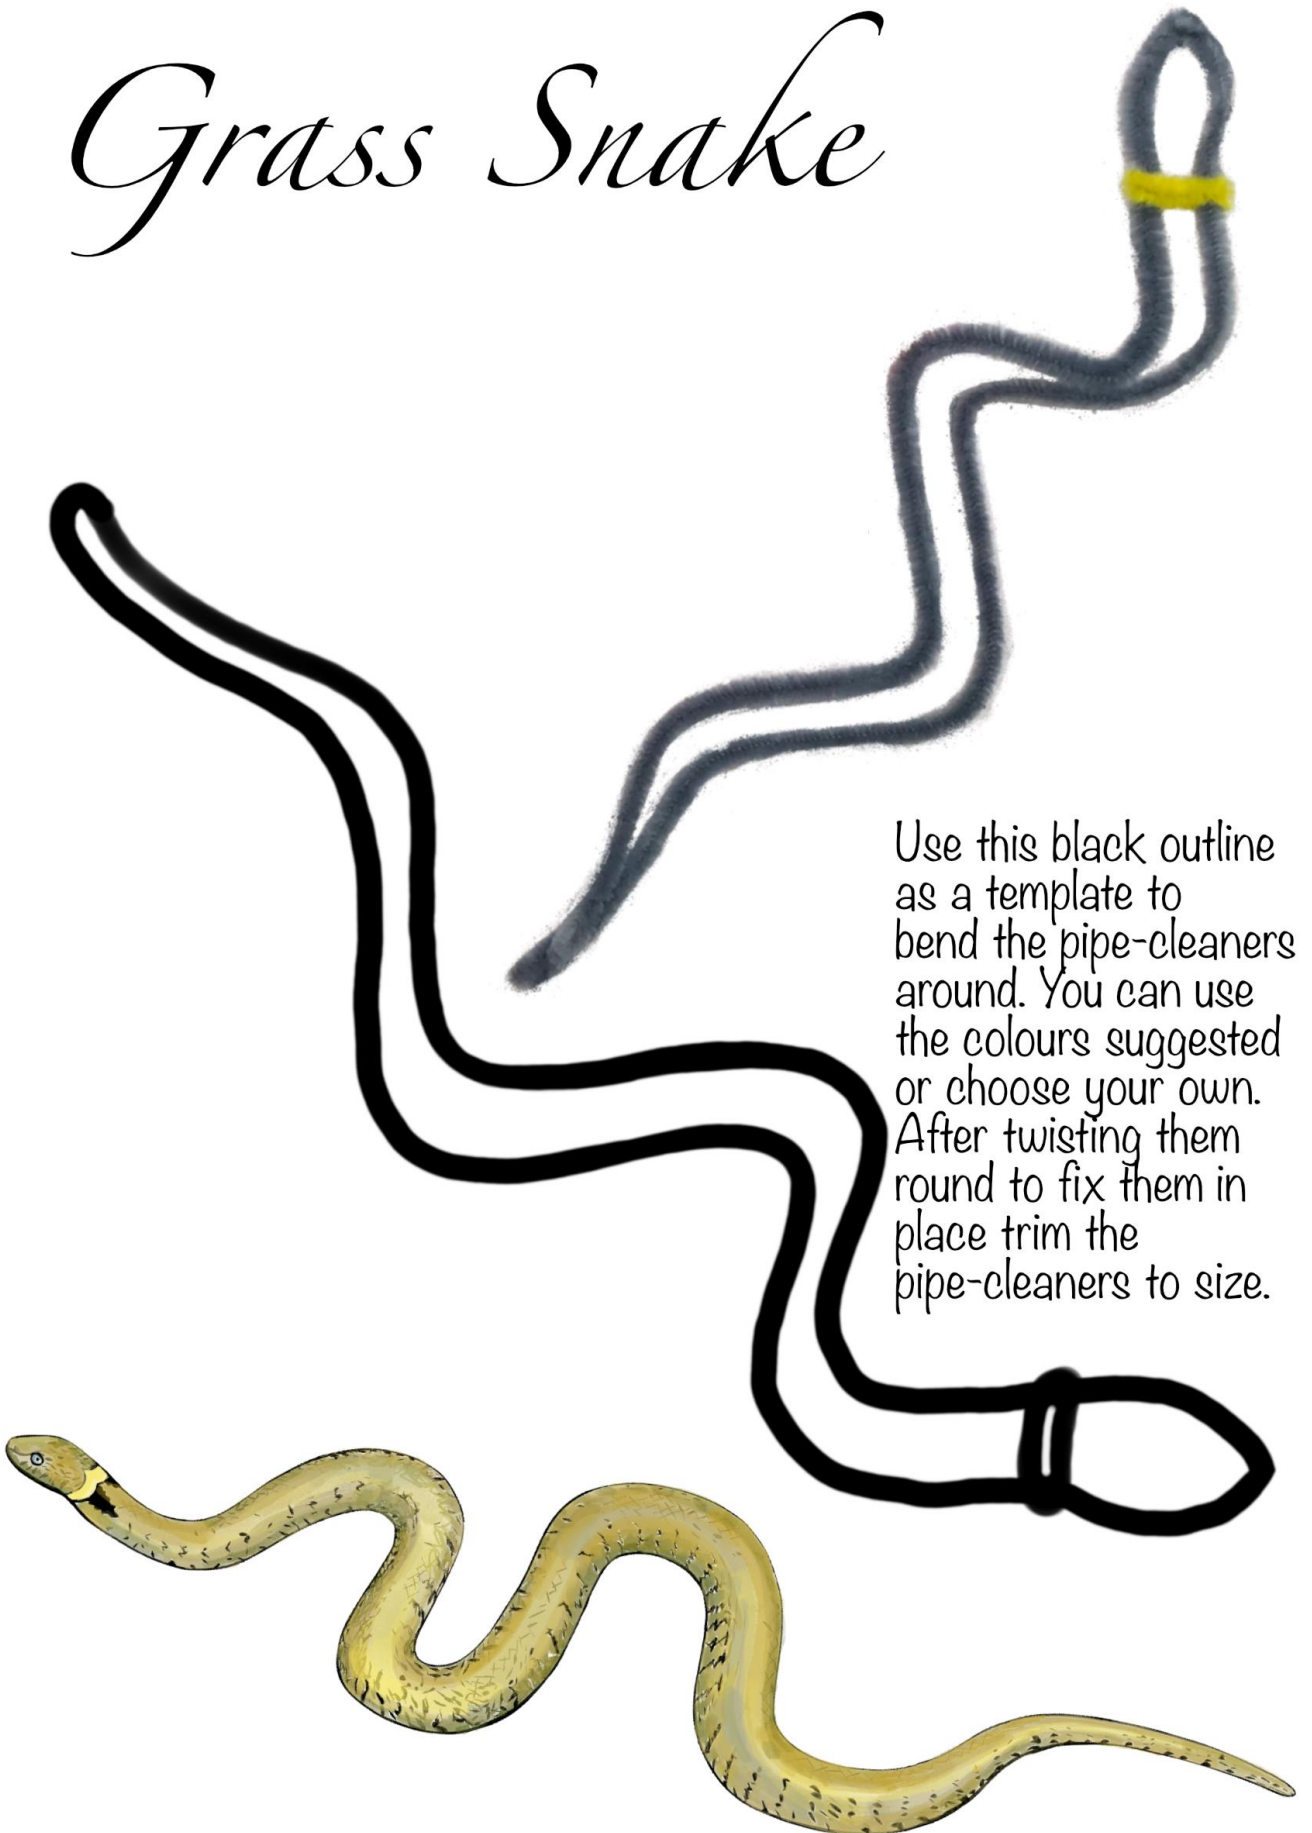

# Grass Snake

Use this black outline as a template to bend the pipe-cleaners around. You can use the colours suggested or choose your own. After twisting them round to fix them in place trim the pipe-cleaners to size.